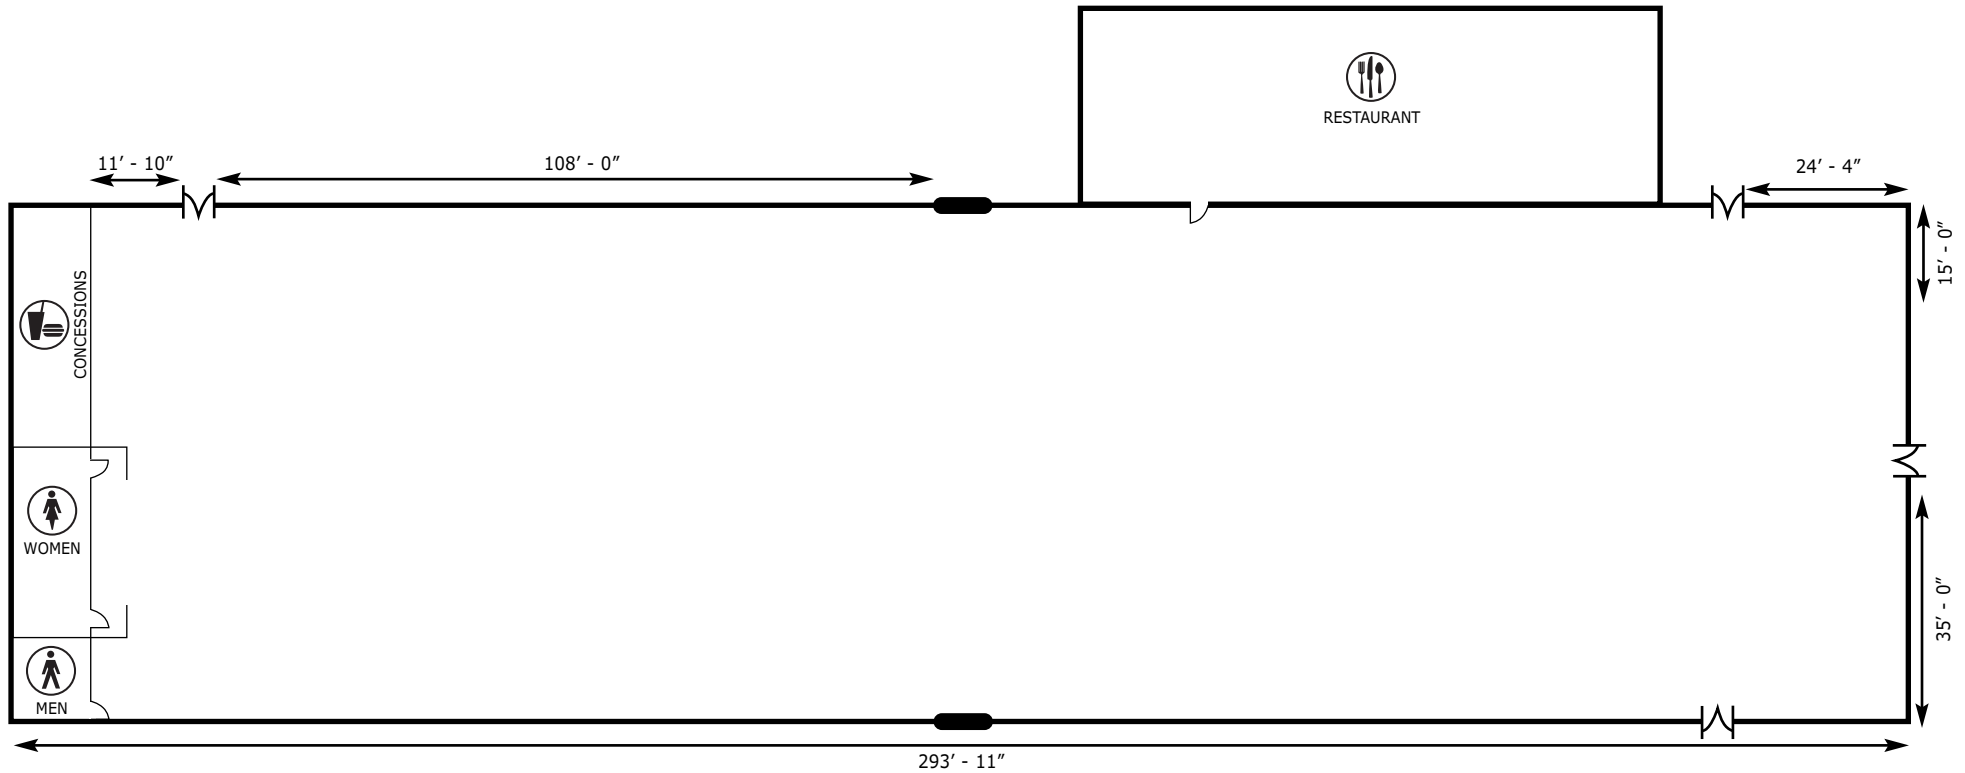

Agriculture Building

With more than 21,372 square feet, the Agriculture Building accommodates groups of up to 1,700 people for receptions and theatre style events. The building is ideal for large breakfasts, lunches and dinners, product showcases, and large group meetings.

BUILDING	THEATER	SCHOOLROOM	BANQUETS OF 10	RECEPTION	BOOTHES 10 X 10	WIDTH	LENGTH	TOTAL SQ. FT.	CEILING HT.
Agriculture	1,700	690	1,600	1,700	96	78'	274'	21,372	11'6"

The Agriculture Building has a concrete floor with a load capacity of 3,000 lbs., 11' 11" x 11' 11" roll up freight door, 10' x 12' roll up connector door to Banquet Hall, 400 amp, 208 volt electrical service, 3 rows of electric drops from ceiling, middle row has 21 electric drops, and 2 outside rows has 12 electric drops.

The Agriculture Building has a concrete floor with a load capacity of 3,000 lbs., 11' 11" x 11' 11" roll up freight door, 10' x 12' roll up connector door to Banquet Hall, 400 amp, 208 volt electrical service, 3 rows of electric drops from ceiling, middle row has 21 electric drops, and 2 outside rows has 12 electric drops.