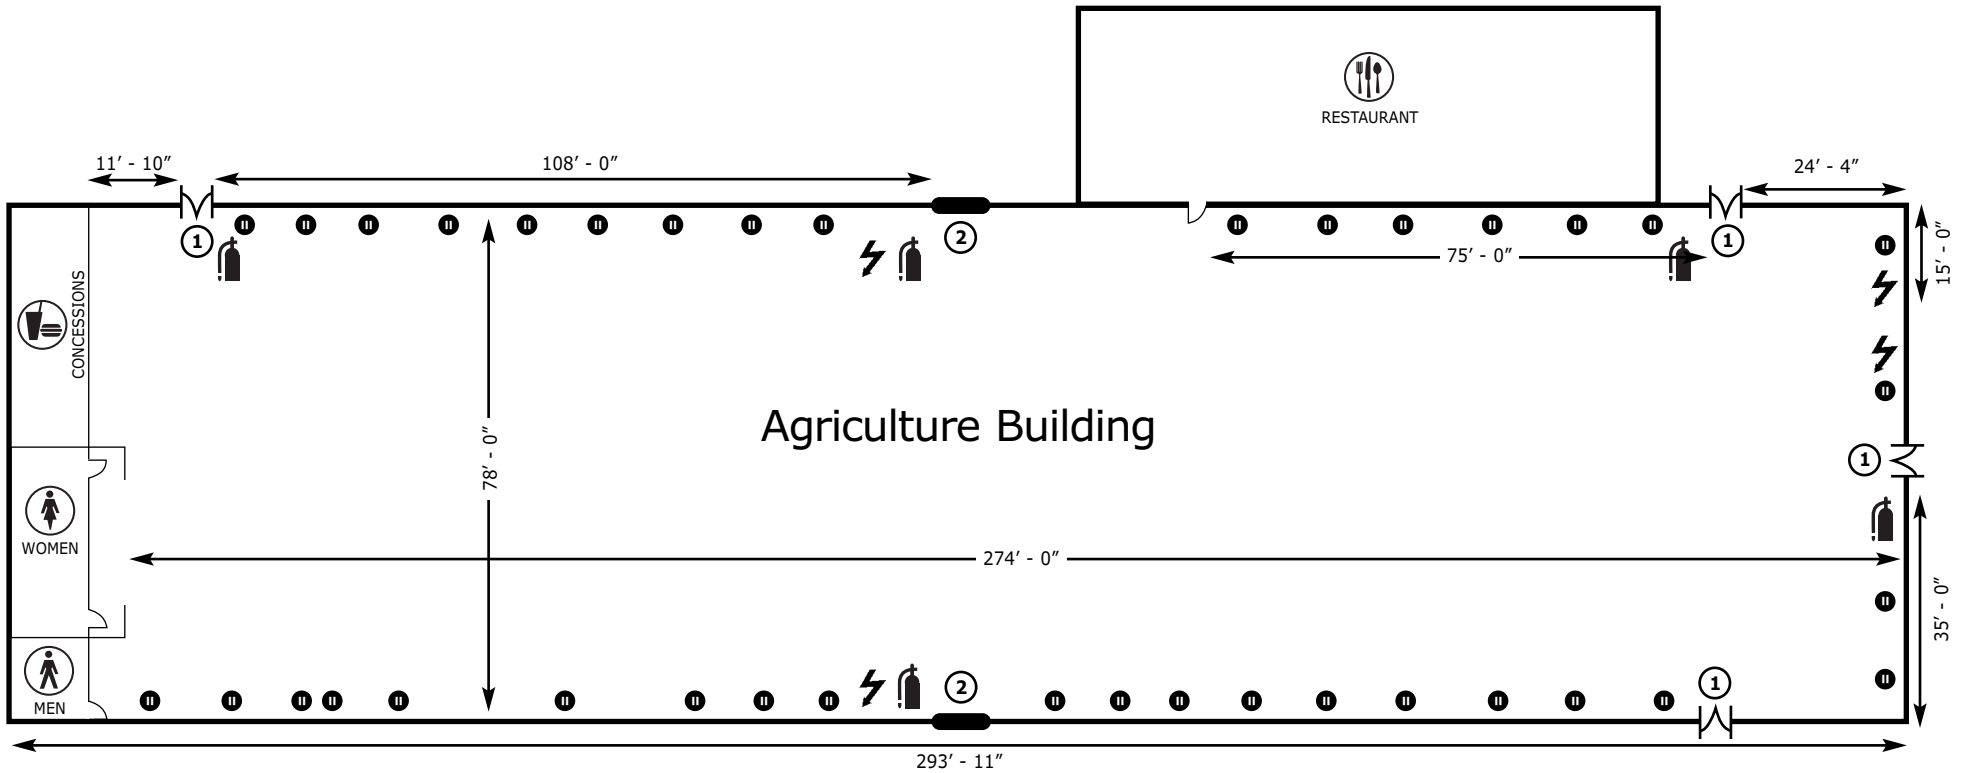

BUILDING	THEATER	SCHOOLROOM	BANQUETS OF 10	RECEPTION	BOOTHES 10 X 10	WIDTH	LENGTH	TOTAL SQ. FT.	CEILING HT.
Agriculture	1,700	690	1,600	1,700	96	78'	274'	21,372	11'6"

The Agriculture Building has a concrete floor with a load capacity of 3,000 lbs., 11' 11" x 11' 11" roll up freight door, 10' x 12' roll up connector door to Banquet Hall, 400 amp, 208 volt electrical service, 3 rows of electric drops from ceiling, middle row has 21 electric drops, and 2 outside rows has 12 electric drops.

Agriculture Building

With more than 21,372 square feet, the Agriculture Building accommodates groups of up to 1,700 people for receptions and theatre style events. The building is ideal for large breakfasts, lunches and dinners, product showcases, and large group meetings.

BUILDING	THEATER	SCHOOLROOM	BANQUETS OF 10	RECEPTION	BOOTHES 10 X 10	WIDTH	LENGTH	TOTAL SQ. FT.	CEILING HT.
Agriculture	1,700	690	1,600	1,700	96	78'	274'	21,372	11'6"

Agriculture Building

- Fire Extinguisher
- Water Fountain
- Women's Restroom
- Electrical Outlet
- Men's Restroom
- Electrical Panel
- Concessions
- 3' x 7' Metal Double Doors
- Restaurant
- 10' x 12' Roll Up Door

The Agriculture Building has a concrete floor with a load capacity of 3,000 lbs., 11' 11" x 11' 11" roll up freight door, 10' x 12' roll up connector door to Banquet Hall, 400 amp, 208 volt electrical service, 3 rows of electric drops from ceiling, middle row has 21 electric drops, and 2 outside rows has 12 electric drops.