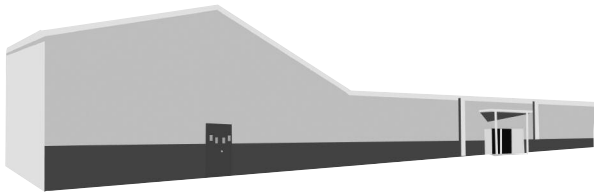

Banquet Hall

The Banquet Hall with more than 10,502 square feet of floor space is ideal for trade shows, product displays, or as the name indicates, banquets!

The building also accommodates large group events including themed receptions and meetings.

BUILDING	THEATER	SCHOOLROOM	BANQUETS OF 10	RECEPTION	BOOTHS 10 X 10	WIDTH	LENGTH	TOTAL SQ. FT.	CEILING HT.
Banquet Hall	750	375	640	750	62	59'	178'	10,502	12'

The Banquet Hall has a concrete floor with a load capacity of 3,000 lbs., 11' 8" x 10' 4" roll up freight door, 600 amp, 208 volt electrical service, electric drops in center of building, 13 total from ceiling and recessed lights with dimmer switch can lights for banquets and dinner parties.

- Electrical Outlet
- Electrical Panel
- 1** 12' x 12' Roll Up Door (Elevated 26" Off Ground Level)
- 2** 3' x 7' Metal Double Doors
- 3** 3' x 7' Metal Double Doors (To Agriculture Building)

The Banquet Hall has a concrete floor with a load capacity of 3,000 lbs., 11' 8" x 10' 4" roll up freight door, 600 amp, 208 volt electrical service, electric drops in center of building, 13 total from ceiling and recessed lights with dimmer switch can lights for banquets and dinner parties.