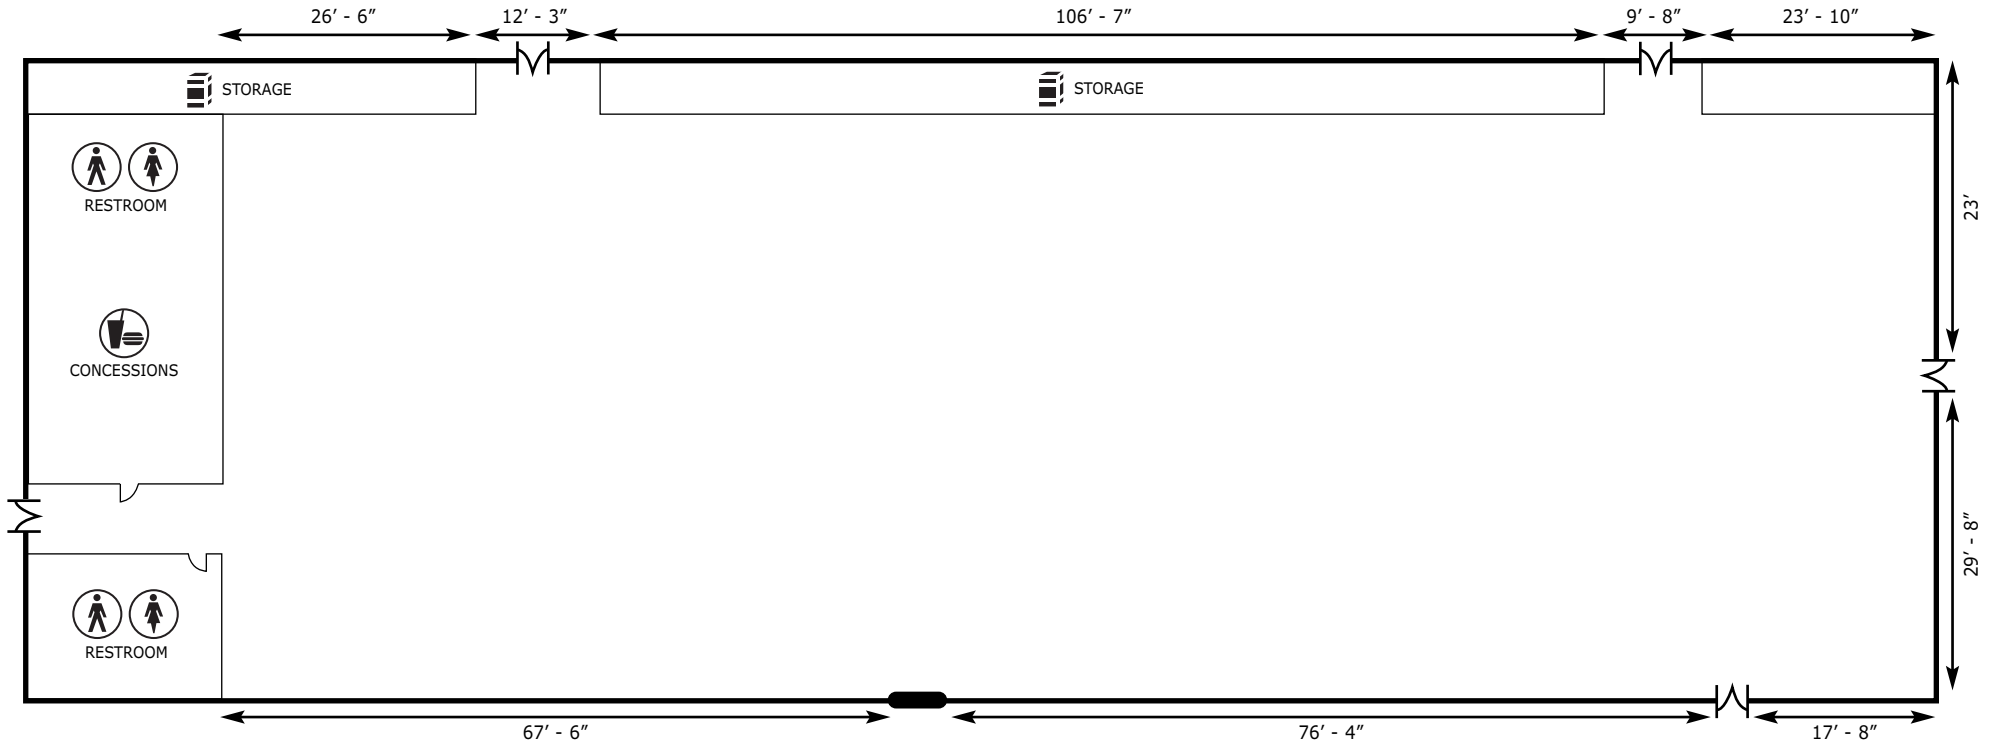

Banquet Hall

The Banquet Hall with more than 10,502 square feet of floor space is ideal for trade shows, product displays, or as the name indicates, banquets!

The building also accommodates large group events including themed receptions and meetings.

BUILDING	THEATER	SCHOOLROOM	BANQUETS OF 10	RECEPTION	BOOTHS 10 X 10	WIDTH	LENGTH	TOTAL SQ. FT.	CEILING HT.
Banquet Hall	750	375	640	750	62	59'	178'	10,502	12'

The Banquet Hall has a concrete floor with a load capacity of 3,000 lbs., 11' 8" x 10' 4" roll up freight door, 600 amp, 208 volt electrical service, electric drops in center of building, 13 total from ceiling and recessed lights with dimmer switch can lights for banquets and dinner parties.

BUILDING	THEATER	SCHOOLROOM	BANQUETS OF 10	RECEPTION	BOOTHS 10 X 10	WIDTH	LENGTH	TOTAL SQ. FT.	CEILING HT.
Banquet Hall	750	375	640	750	62	59'	178'	10,502	12'

- Fire Extinguisher
- Women's Restroom
- Men's Restroom
- Concessions
- Restaurant
- Storage

- Electrical Outlet
- Electrical Panel
- 1** 12' x 12' Roll Up Door (Elevated 26" Off Ground Level)
- 2** 3' x 7' Metal Double Doors
- 3** 3' x 7' Metal Double Doors (To Agriculture Building)

The Banquet Hall has a concrete floor with a load capacity of 3,000 lbs., 11' 8" x 10' 4" roll up freight door, 600 amp, 208 volt electrical service, electric drops in center of building, 13 total from ceiling and recessed lights with dimmer switch can lights for banquets and dinner parties.