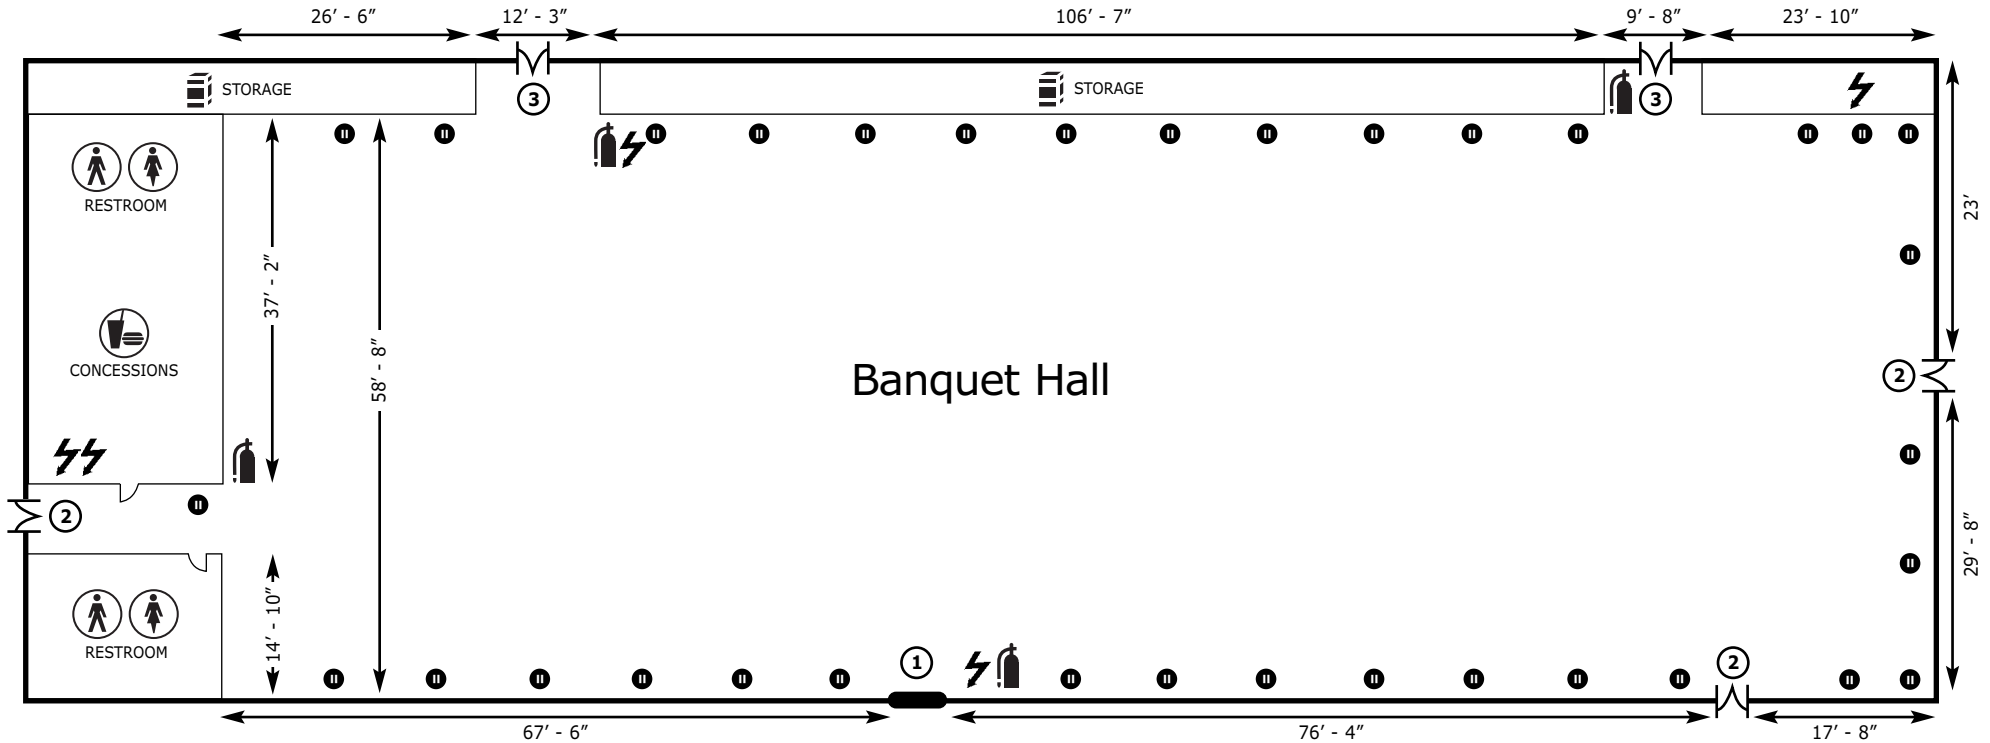

BUILDING	THEATER	SCHOOLROOM	BANQUETS OF 10	RECEPTION	BOOTHS 10 X 10	WIDTH	LENGTH	TOTAL SQ. FT.	CEILING HT.
Banquet Hall	750	375	640	750	62	59'	178'	10,502	12'

The Banquet Hall has a concrete floor with a load capacity of 3,000 lbs., 11' 8" x 10' 4" roll up freight door, 600 amp, 208 volt electrical service, electric drops in center of building, 13 total from ceiling and recessed lights with dimmer switch can lights for banquets and dinner parties.

Banquet Hall

The Banquet Hall with more than 10,502 square feet of floor space is ideal for trade shows, product displays, or as the name indicates, banquets!

The building also accommodates large group events including themed receptions and meetings.

BUILDING	THEATER	SCHOOLROOM	BANQUETS OF 10	RECEPTION	BOOTHS 10 X 10	WIDTH	LENGTH	TOTAL SQ. FT.	CEILING HT.
Banquet Hall	750	375	640	750	62	59'	178'	10,502	12'

- Fire Extinguisher
- Women's Restroom
- Men's Restroom
- Concessions
- Restaurant
- Storage

- Electrical Outlet
- Electrical Panel
- 1** 12' x 12' Roll Up Door (Elevated 26" Off Ground Level)
- 2** 3' x 7' Metal Double Doors
- 3** 3' x 7' Metal Double Doors (To Agriculture Building)

The Banquet Hall has a concrete floor with a load capacity of 3,000 lbs., 11' 8" x 10' 4" roll up freight door, 600 amp, 208 volt electrical service, electric drops in center of building, 13 total from ceiling and recessed lights with dimmer switch can lights for banquets and dinner parties.