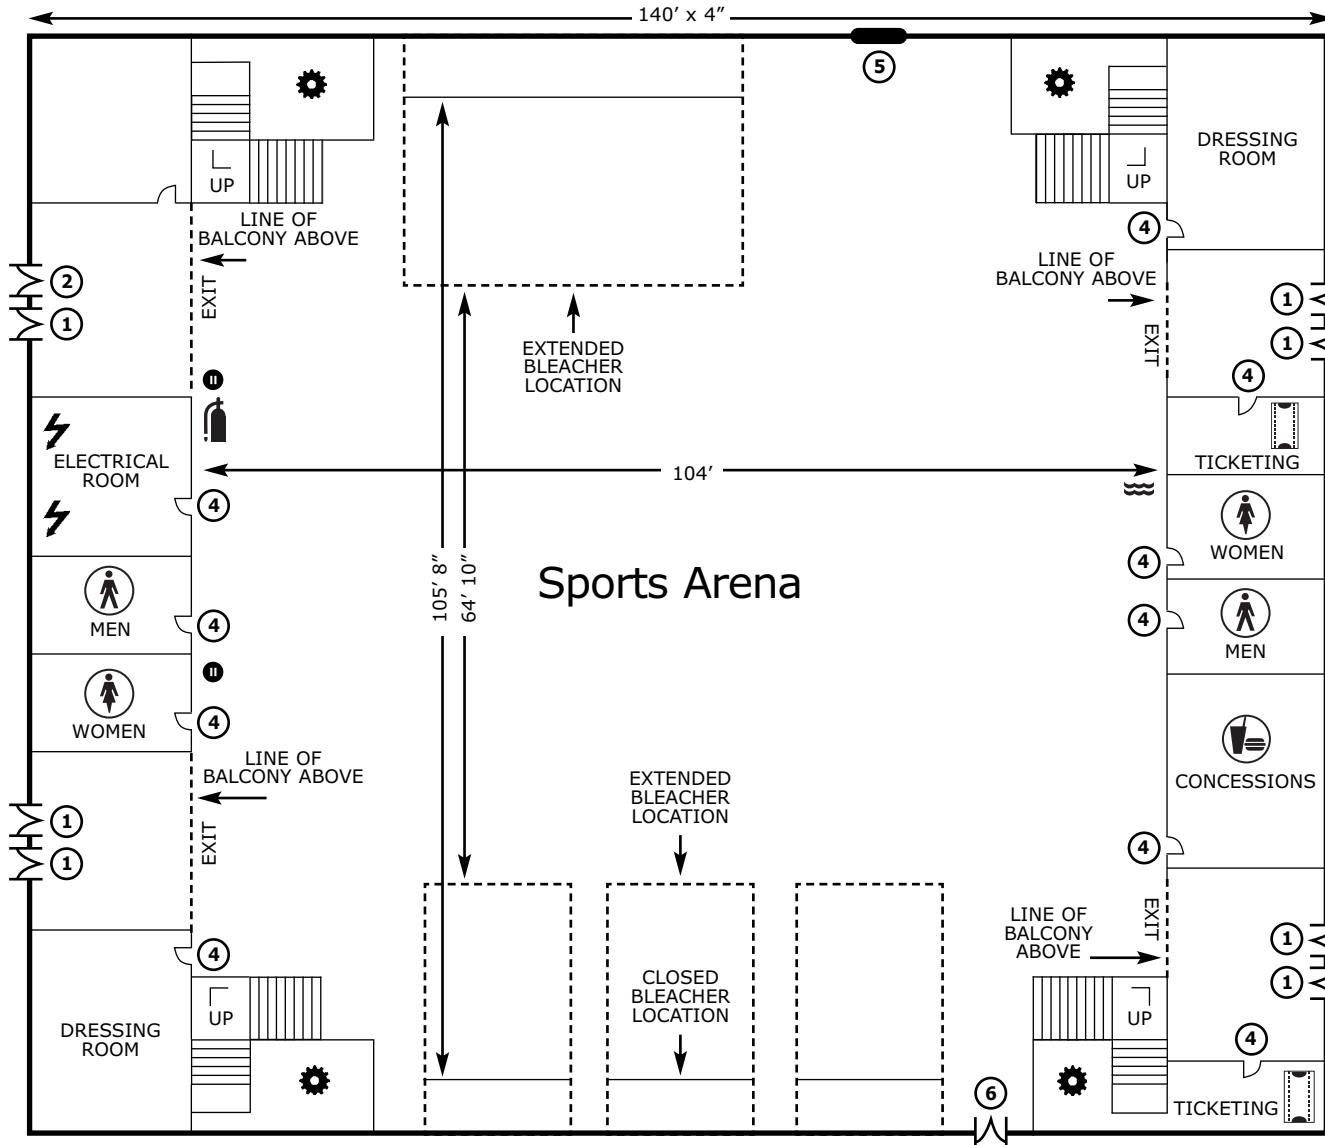

Sports Arena

The Sports Arena has 11,024 square feet of floor space and serves as a venue for musical performance, television production, and large group events.

The building has bleachers that accommodate up to 2,500 people with both floor and balcony seating.

The Sports Arena has a concrete floor with a pre-stressed load capacity, 12' x 14' roll up freight door, and 1,000 amp, 208 volt electrical service.

Sports Arena

The Sports Arena has 11,024 square feet of floor space and serves as a venue for musical performance, television production, and large group events.

- Fire Extinguisher
- Women's Restroom
- Men's Restroom
- Concessions
- Water Fountain
- Mechanical
- Ticketing
- Electrical Outlet
- Electrical Panel
- 4' x 8' Metal Double Doors
- 4' x 6' Metal Double Doors
- 3' 0" x 6' 8" Wood Double Doors
- 3' 6" x 8" Wood Doors
- 12" x 14' Roll Up Door
- 3' 6" x 8" Metal Doors

The Sports Arena has a concrete floor with a pre-stressed load capacity, 12' x 14' roll up freight door, and 1,000 amp, 208 volt electrical service.