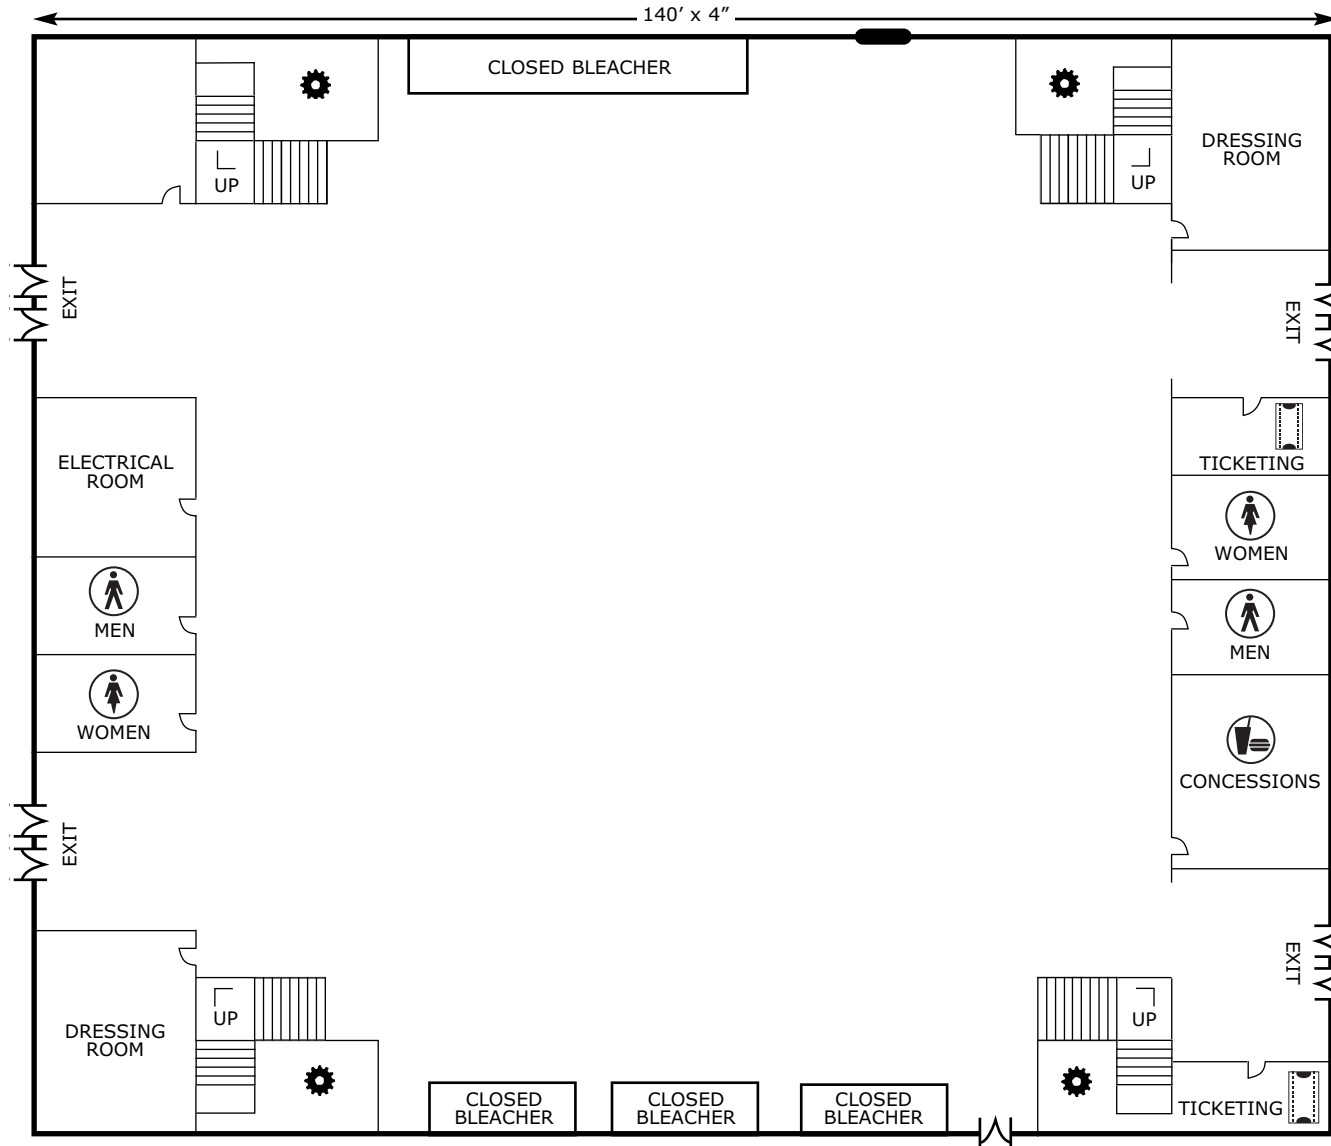

Sports Arena

The Sports Arena has 11,024 square feet of floor space and serves as a venue for musical performance, television production, and large group events.

The building has bleachers that accommodate up to 2,500 people with both floor and balcony seating.

BUILDING	THEATER	SCHOOLROOM	BANQUETS OF 10	RECEPTION	BOOTHS 10 X 10	WIDTH	LENGTH	TOTAL SQ. FT.	CEILING HT.
Sports Arena									
Bleachers closed	672	336	600	700	54	104'	106'	11,024	20'
Bleachers extended	336	168	400	500	40	104'	64'	6,656	20'

The Sports Arena has a concrete floor with a pre-stressed load capacity, 12' x 14' roll up freight door, and 1,000 amp, 208 volt electrical service.

Sports Arena

The Sports Arena has 11,024 square feet of floor space and serves as a venue for musical performance, television production, and large group events.

- Fire Extinguisher
- Women's Restroom
- Men's Restroom
- Concessions
- Water Fountain
- Mechanical
- Ticketing
- Electrical Outlet
- Electrical Panel
- 4' x 8' Metal Double Doors
- 4' x 6' Metal Double Doors
- 3' 0" x 6' 8" Wood Double Doors
- 3' 6" x 8" Wood Doors
- 12" x 14' Roll Up Door
- 3' 6" x 8" Metal Doors