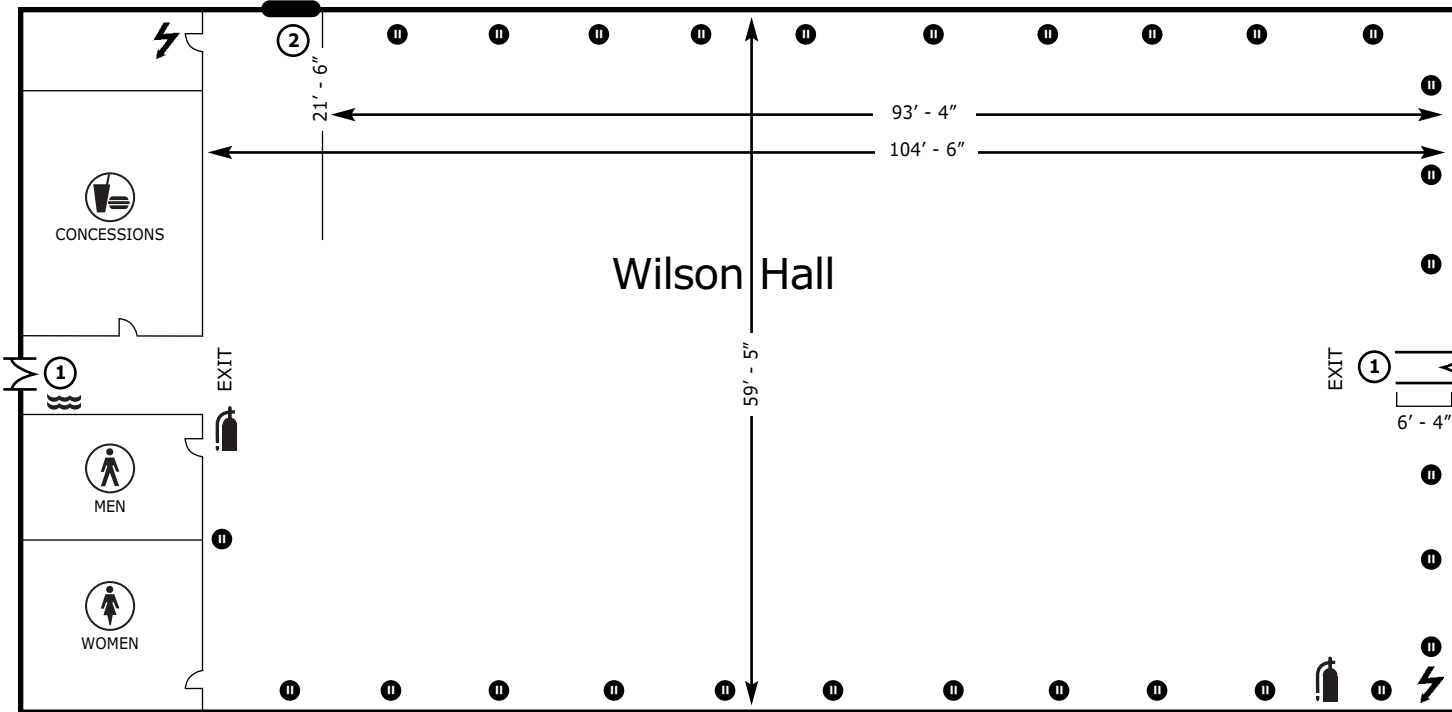

BUILDING	THEATER	SCHOOLROOM	BANQUETS OF 10	RECEPTION	BOOTHS 10 X 10	WIDTH	LENGTH	TOTAL SQ. FT.	CEILING HT.
Wilson Hall	400	201	450	500	36	58'	93'	5,394	12'

Wilson Hall has a concrete floor with a load capacity of 3,000 lbs., 10'x11' roll up freight door, 400 amp, 208 volt electrical service, 4 electric drops in center of building, recessed incandescent lighting with dimmer switches for banquets and parties.

Wilson Hall

The beautifully renovated Wilson Hall at the Tennessee State Fairgrounds is a delightful setting for your next event.

With more than 5,394 square feet, Wilson Hall accommodates groups of 100 to 450 people and is a perfect facility for a day meeting, banquet breakfast, luncheon, formal dinner, dance or stage performance, cocktail reception or almost any type of gathering you want to plan.

BUILDING	THEATER	SCHOOLROOM	BANQUETS OF 10	RECEPTION	BOOTHS 10 X 10	WIDTH	LENGTH	TOTAL SQ. FT.	CEILING HT.
Wilson Hall	400	201	450	500	36	58'	93'	5,394	12'

- Fire Extinguisher
- Women's Restroom
- Men's Restroom
- Concessions
- Water Fountain
- Electrical Outlet
- Electrical Panel
- 3' x 7' Metal Double Doors
- 10' 11' Roll Up Door

Wilson Hall has a concrete floor with a load capacity of 3,000 lbs., 10'x11' roll up freight door, 400 amp, 208 volt electrical service, 4 electric drops in center of building, recessed incandescent lighting with dimmer switches for banquets and parties.